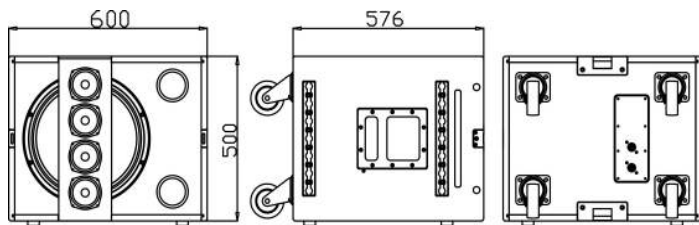

D FANTOM-TOP

15" 3-Way Full Range Passive Speaker

Key Features

- 3-Way 15" Full Range
- Compact 3 Way Design
- Stronge Plywood in Texture Coating Finish
- Dual Pole Socket
- Flying Hardware
- Easy Transporting Wheels
- Protecting Board

Product View

Construction:

Frequency curve

Specification:

D FANTOM-TOP

Type	15" Full Range Speaker (3 way)
LF:	15"
MF:	4" x 4
HF:	1.75" VC Compression Driver
Frequency Response	45Hz-20K Hz
Peak Power	1200W
RMS Power	600W
Impedance	8 ohms
Sensitivity	99 dB
SPL	130 dB
Cabinet Material	Birch Plywood
Finish:	Texture Coating
Dimension:	600*576*500mm