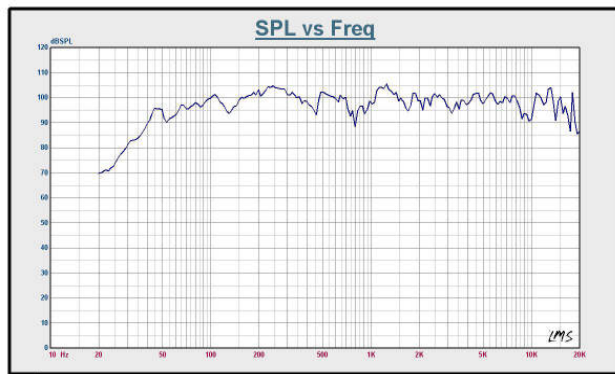

D FANTOM-TOP

15" 3-Way Full Range Passive Speaker

Key Features

- 3-Way 15" Full Range
- Compact 3 Way Design
- Stronge Plywood in Texture Coating Finish
- Dual Pole Socket
- Flying Hardware
- Easy Transporting Wheels
- Protecting Board

Product View

Construction:

Frequency curve

Specification:

D FANTOM-TOP

Type	15" Full Range Speaker (3 way)
LF:	15"
MF:	4" x 4
HF:	1.75" VC Compression Driver
Frequency Response	45Hz-20K Hz
Peak Power	1200W
RMS Power	600W
Impedance	8 ohms
Sensitivity	99 dB
SPL	130 dB
Cabinet Material	Birch Plywood
Finish:	Texture Coating
Dimension:	600*576*500mm