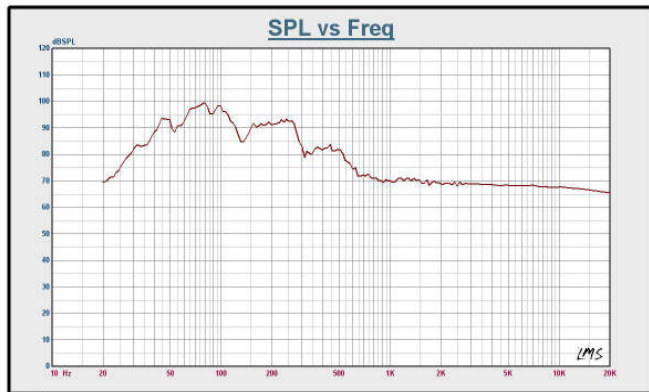

D FANTOM-SUB

18" Passive High Power Subwoofer

Key Features

- 18" High Power Subwoofer
- Plywood Cabinet In Texture Coating Finish
- Flying Hardware
- Dual Pole Socket
- Easy Transporting Wheels
- Protecting Board

Product View

Construction:

Frequency curve

Specification:

D FANTOM SUB

Type	18" High Power Subwoofer
LF:	18"
Frequency Response	35Hz-300 Hz
Peak Power	1200W
RMS Power	600W
Impedance	8 ohms
Sensitivity	98 dB
SPL	120 dB
Cabinet Material	Birch Plywood
Finish:	Texture Coating
Dimension:	600*576*600mm