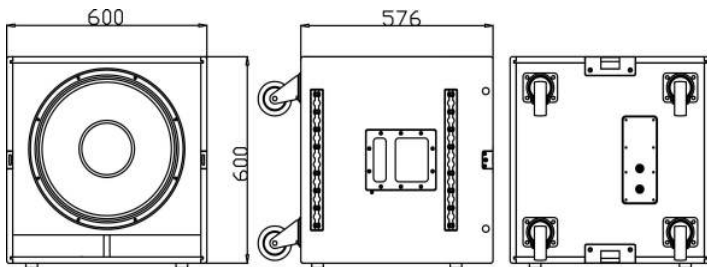

D FANTOM-SUB

18" Passive High Power Subwoofer

Key Features

- 18" High Power Subwoofer
- Plywood Cabinet In Texture Coating Finish
- Flying Hardware
- Dual Pole Socket
- Easy Transporting Wheels
- Protecting Board

Product View

Construction:

Frequency curve

Specification:

D FANTOM SUB

Type	18" High Power Subwoofer
LF:	18"
Frequency Response	35Hz-300 Hz
Peak Power	1200W
RMS Power	600W
Impedance	8 ohms
Sensitivity	98 dB
SPL	120 dB
Cabinet Material	Birch Plywood
Finish:	Texture Coating
Dimension:	600*576*600mm